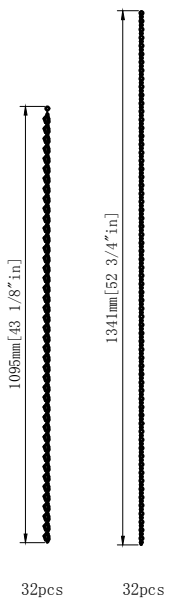

Finish:

Colorway 1 :Golden Iron  $\phi 130\text{mm}[5\ 1/8\text{in}]$

Colorway 2:Vintage Silver leaf

Crystal:Clear

Type of Bulb:E12

Number of Bulb:12pcs

Front view

FACTORY	20
ITEM NO.	1540G42
DRAFTER	
DATE	2017. 04. 23

Model# :	1540G42	Chain/Rod/Cord Included (INCH)	60"
Number of Tiers:	1	Chain/Rod/Cord finish:	Golden Irontique Silver Leaf
Fixture Material:	Metal & Crystal	Chain/Rod/Cord item#:	CHAIN05PGI/CHAIN05PASL
Shades Included:	NO	Wire Included (INCH) :	142"
Shade Material:	N/A	Wire color:	Gold/Clear
Shade Color:	N/A	Assembly required	NO
Shade Shape:	N/A	Light Bulbs:	12
Shade Height:	N/A	Bulb Type:	E12
Shade Width:	N/A	Bulb Wattage:	40W
Shade Length:	N/A	Max Wattage :	480W
		Voltage :	110-125V
Hanging Device:	CHAIN	Finish:	Golden Irontique Silver Leaf
Adjustable:	Yes	Hardware Finish:	Golden Irontique Silver Leaf
Minimum Hanging Height:	64"	Hardware Material:	Metal
Maximum Hanging Height:	118"	Crystal Trim:	RC
Length (in.)		Crystal Color :	Clear
Width / Diameter (in.)	42"	UL & Ulc Standard :	Yes
Height (in.)	56"	Product Weight:	47.3
Inside Fixture Length (in.)	N/A	Hanging Weight (Frame Only)	29.7
Inside Fixture Width/Diameter (in.)	29.875"	Hanging Weight W/Crystal	47.3
Inside Fixture Height (in.)	53.625"	Shipment type :	Small Parcel
		Number of Boxes :	1
Canopy:	Yes	Box 1 Length :	45
		Box 1 Width :	45
Canopy Height:	2"	Box 1 Height :	39
		Box 1 Weight :	88
Canopy Width:	5.125"	Box 2 Length :	
		Box 2 Width :	
Canopy Length:		Box 2 Height :	
		Box 2 Weight :	