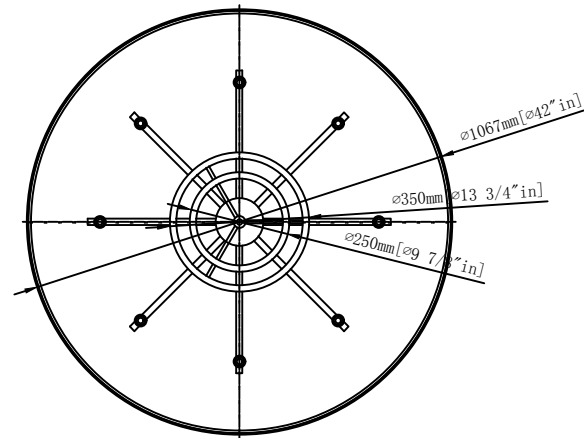

Finish:

Colorway 1 :Golden Iron  $\phi 130\text{mm}[5\ 1/8\text{in}]$

Colorway 2:Vintage Silver leaf

Crystal:Clear

Type of Bulb:E12

Number of Bulb:12pcs

Front view

FACTORY	20
ITEM NO.	1540G42
DRAFTER	
DATE	2017. 04. 23

Model# :	1540G42	Chain/Rod/Cord Included (INCH)	60"
Number of Tiers:	1	Chain/Rod/Cord finish:	Golden Irontique Silver Leaf
Fixture Material:	Metal & Crystal	Chain/Rod/Cord item#:	CHAIN05PGI/CHAIN05PASL
Shades Included:	NO	Wire Included (INCH) :	142"
Shade Material:	N/A	Wire color:	Gold/Clear
Shade Color:	N/A	Assembly required	NO
Shade Shape:	N/A	Light Bulbs:	12
Shade Height:	N/A	Bulb Type:	E12
Shade Width:	N/A	Bulb Wattage:	40W
Shade Length:	N/A	Max Wattage :	480W
		Voltage :	110-125V
Hanging Device:	CHAIN	Finish:	Golden Irontique Silver Leaf
Adjustable:	Yes	Hardware Finish:	Golden Irontique Silver Leaf
Minimum Hanging Height:	64"	Hardware Material:	Metal
Maximum Hanging Height:	118"	Crystal Trim:	RC
Length (in.)		Crystal Color :	Clear
Width / Diameter (in.)	42"	UL & Ulc Standard :	Yes
Height (in.)	56"	Product Weight:	47.3
Inside Fixture Length (in.)	N/A	Hanging Weight (Frame Only)	29.7
Inside Fixture Width/Diameter (in.)	29.875"	Hanging Weight W/Crystal	47.3
Inside Fixture Height (in.)	53.625"	Shipment type :	Small Parcel
		Number of Boxes :	1
Canopy:	Yes	Box 1 Length :	45
		Box 1 Width :	45
Canopy Height:	2"	Box 1 Height :	39
		Box 1 Weight :	88
Canopy Width:	5.125"	Box 2 Length :	
		Box 2 Width :	
Canopy Length:		Box 2 Height :	
		Box 2 Weight :	