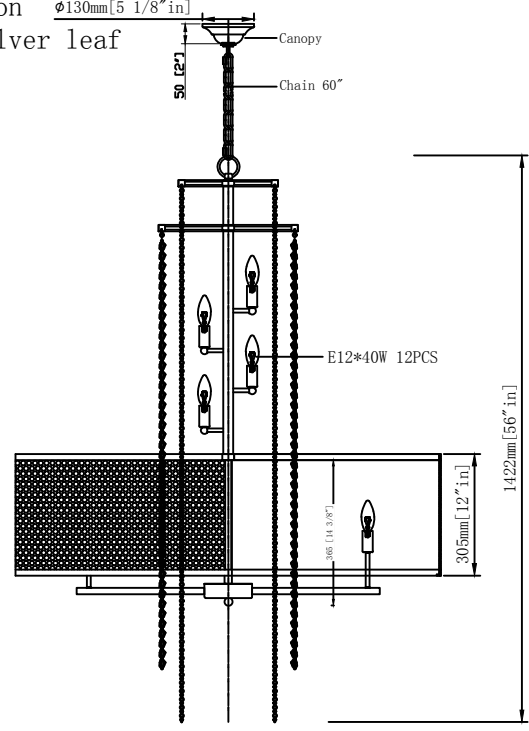

Finish:

Colorway 1 :Golden Iron  $\phi 130\text{mm}[5\ 1/8\text{in}]$

Colorway 2:Vintage Silver leaf

Crystal:Clear

Type of Bulb:E12

Number of Bulb:12pcs

Front view

FACTORY	20
ITEM NO.	1540G42
DRAFTER	
DATE	2017. 04. 23

Model# :	1540G42	Chain/Rod/Cord Included (INCH)	60"
Number of Tiers:	1	Chain/Rod/Cord finish:	Golden Irontique Silver Leaf
Fixture Material:	Metal & Crystal	Chain/Rod/Cord item#:	CHAIN05PGI/CHAIN05PASL
Shades Included:	NO	Wire Included (INCH) :	142"
Shade Material:	N/A	Wire color:	Gold/Clear
Shade Color:	N/A	Assembly required	NO
Shade Shape:	N/A	Light Bulbs:	12
Shade Height:	N/A	Bulb Type:	E12
Shade Width:	N/A	Bulb Wattage:	40W
Shade Length:	N/A	Max Wattage :	480W
		Voltage :	110-125V
Hanging Device:	CHAIN	Finish:	Golden Irontique Silver Leaf
Adjustable:	Yes	Hardware Finish:	Golden Irontique Silver Leaf
Minimum Hanging Height:	64"	Hardware Material:	Metal
Maximum Hanging Height:	118"	Crystal Trim:	RC
Length (in.)		Crystal Color :	Clear
Width / Diameter (in.)	42"	UL & Ulc Standard :	Yes
Height (in.)	56"	Product Weight:	47.3
Inside Fixture Length (in.)	N/A	Hanging Weight (Frame Only)	29.7
Inside Fixture Width/Diameter (in.)	29.875"	Hanging Weight W/Crystal	47.3
Inside Fixture Height (in.)	53.625"	Shipment type :	Small Parcel
		Number of Boxes :	1
Canopy:	Yes	Box 1 Length :	45
		Box 1 Width :	45
Canopy Height:	2"	Box 1 Height :	39
		Box 1 Weight :	88
Canopy Width:	5.125"	Box 2 Length :	
		Box 2 Width :	
Canopy Length:		Box 2 Height :	
		Box 2 Weight :	